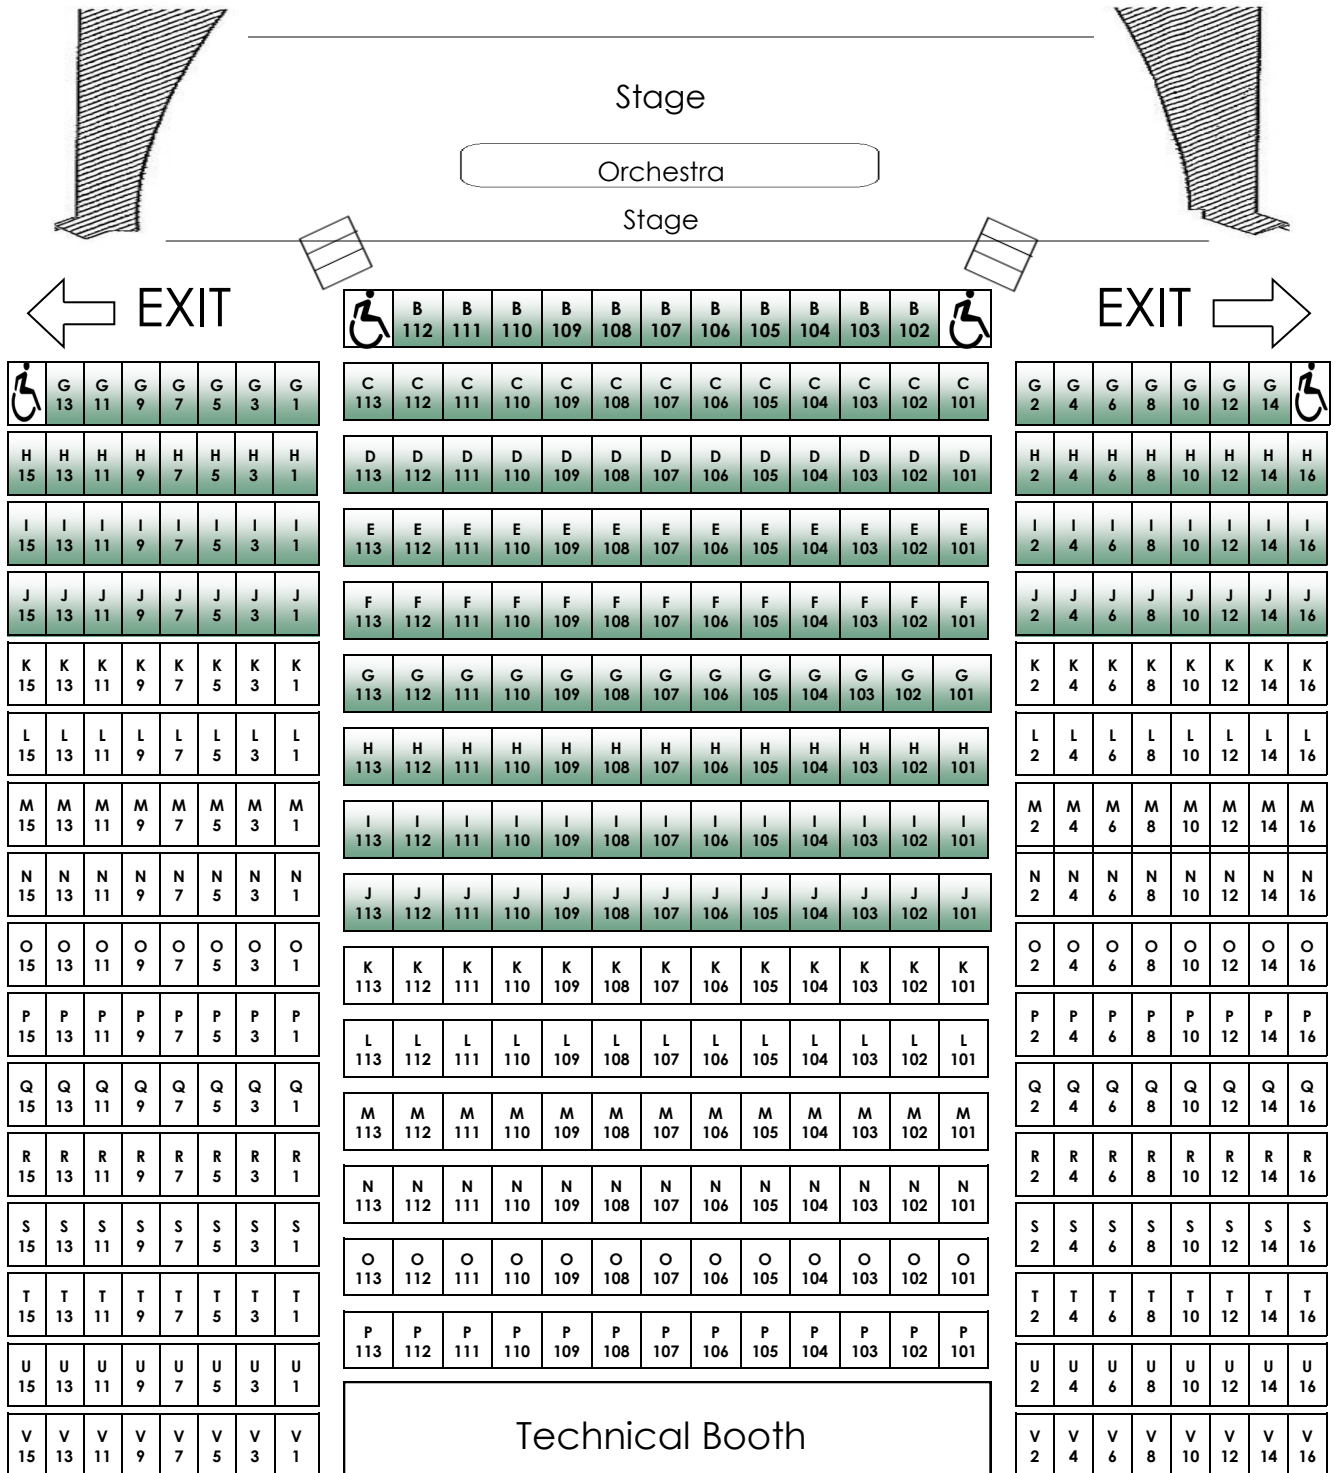

MEDIA THEATRE

 - Premium Seating

Jesse Cline, Artistic Director

The Media Theatre welcomes patrons with disabilities & is wheelchair accessible.
 Please call the box office for special assistance with wheelchair seating.
 We also offer assisted listening devices for the hearing impaired.